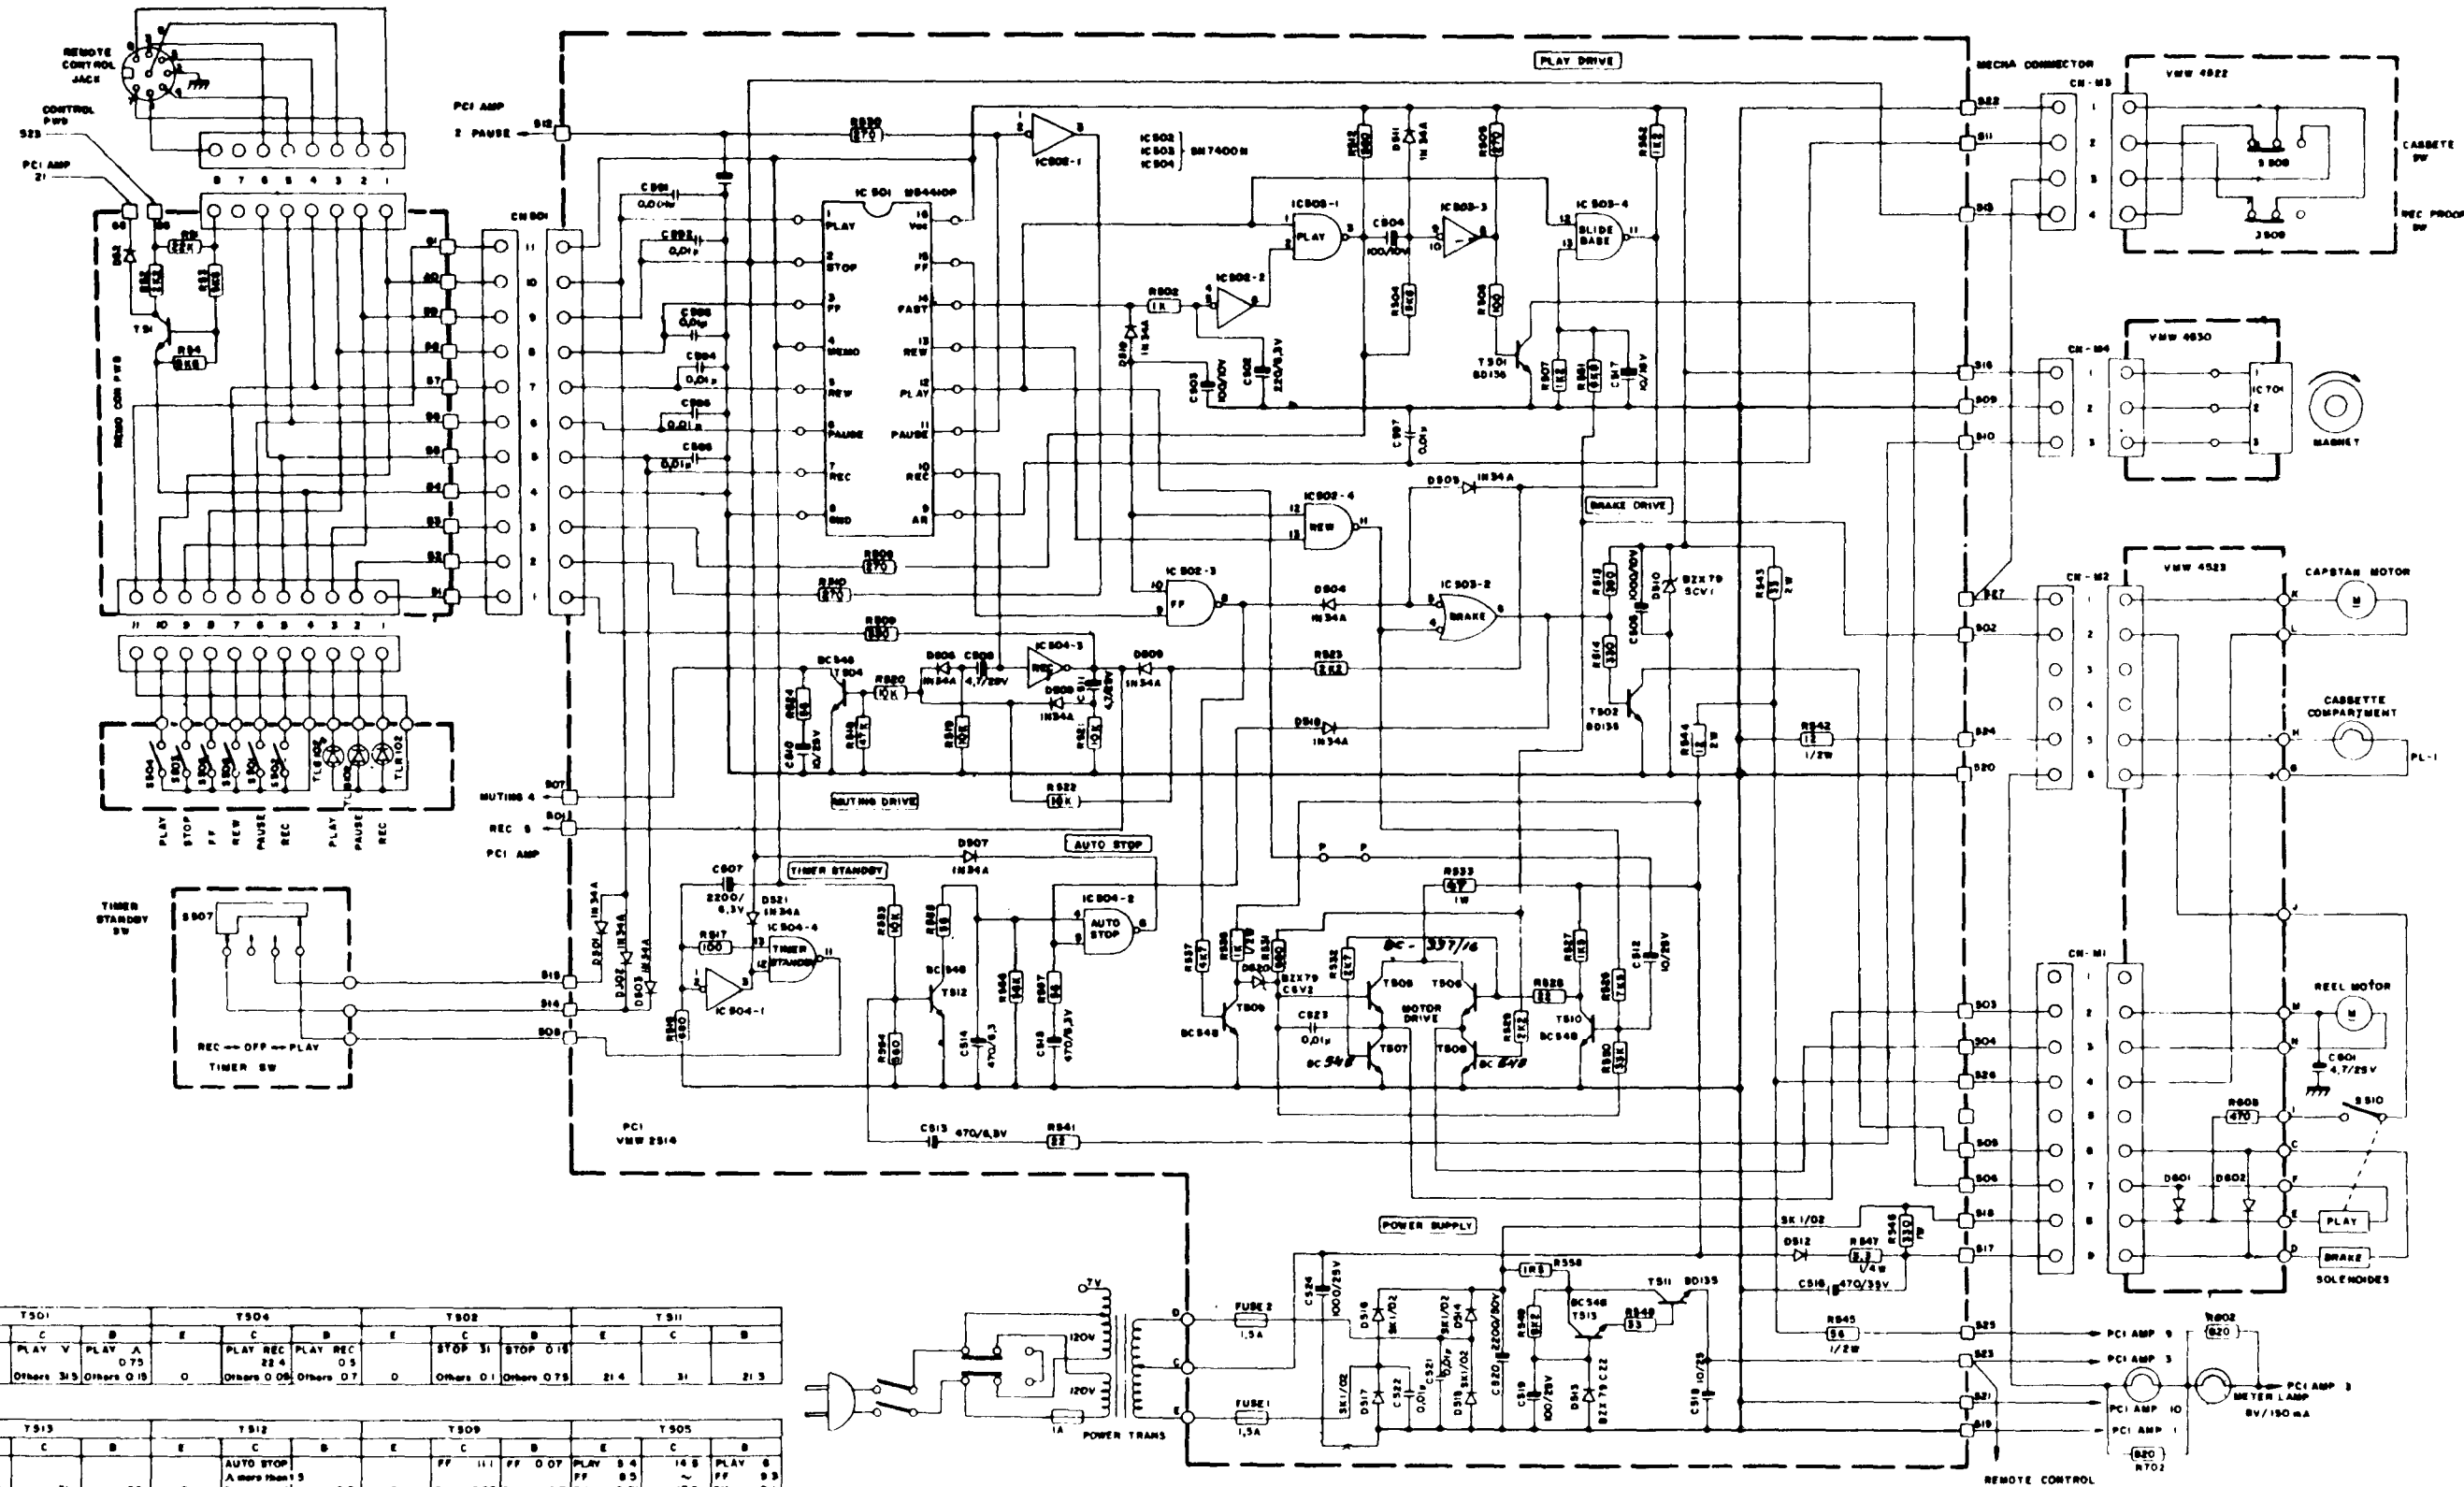

# CD - 5500

TS01			TS04			TS02			TS11		
E	C	B	E	C	B	E	C	B	E	C	B
PLAY V	PLAY A	0.75	PLAY REC	PLAY REC	0.5	STOP 31	STOP 0.15				
0	Others 3.15	Others 0.15	0	Others 0.05	Others 0.7	0	Others 0.1	Others 0.75	21.4	31	21.5

TS13			TS12			TS09			TS05		
E	C	B	E	C	B	E	C	B	E	C	B
			AUTO STOP			FF 111	FF 0.07	PLAY 9.4	14.8	PLAY 6	
21.4	31	22	0	Others 1.3	Others 0.3	0	Others 0.05	Others 0.7	Others 0.01	1.8	Others 0.1

TS07			TS06			TS08			TS10		
E	C	B	E	C	B	E	C	B	E	C	B
PLAY 5.4	REW 0.75	REW 9.2	14.15	REW 9.1		REW 9.1	PLAY FF		REW 8.8	REW 0.7	
0	Others 0.1	Others 0.07	Others 0.07	0	Others 0.07	0	Others 0.07	Others 0.1	Others 0.07	Others 0.7	Others 0.7

	1	2	3	4	5	6	7	8	9	10	11	12	13	14	15	16
IC 501	AI PLAY operation 0	AI STOP operation 0	AI FF operation 0	AI REW operation 0	AI PAUSE operation 0	AI REC operation 0	Playback cassette 0	REC 5	PAUSE 5	PLAY 5	REW 5	FF and 3.8	REW 5	Others 0	Others 0	8
IC 502	Others 0.15	Others 4.5	Others 1	Others 3.8	0	Others 3.8	Others 0.15	Others 0.25	Others 3.8	Others 0.25	Others 0.15	Others 0.15	Others 0.15	Others 0.15	Others 0.15	8
IC 503	PLAY 5 and REW 0	Others 4	Others 5	Others 3.8	Others 1.7	Others 0.15	0	Others 0.1	Others 5	Others 5	Others 0.2	Others 0.1	Others 0.1	Others 0.1	Others 0.1	8
IC 504	0.9	0.9	3.4	Others 0.9	Others 0.8	Others 5	0	Others 5	Others 0.11	8	3.4	1.0	8			8